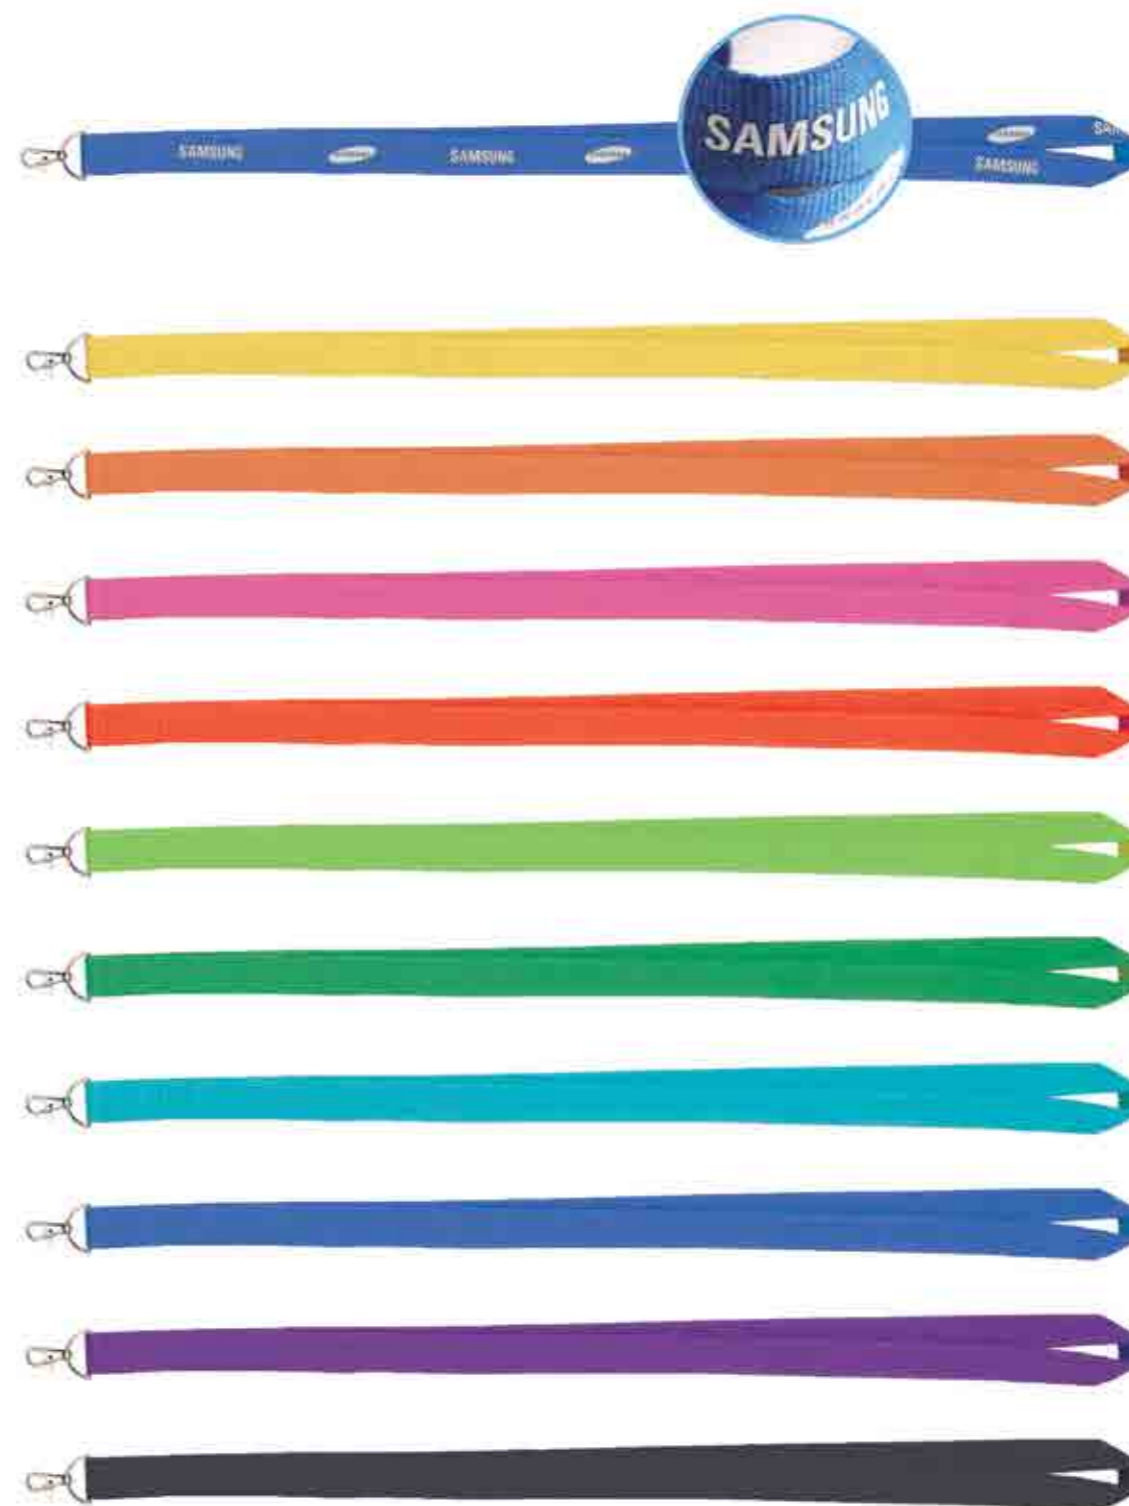

LANYARDS

Polyester Ribbed

Polyester Ribbed

Dimensions 15mm, 20mm, 25mm

Colours

Nylon

Dimensions 15mm, 20mm, 25mm

Colours