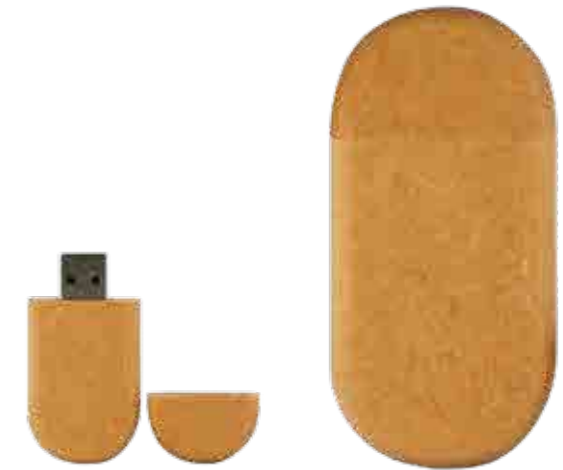

USBR013

Dimensions 63 x 18 x 18 mm
Print Area 30 x 8 mm
Brand Options Screen Print
Material Paper
Colours