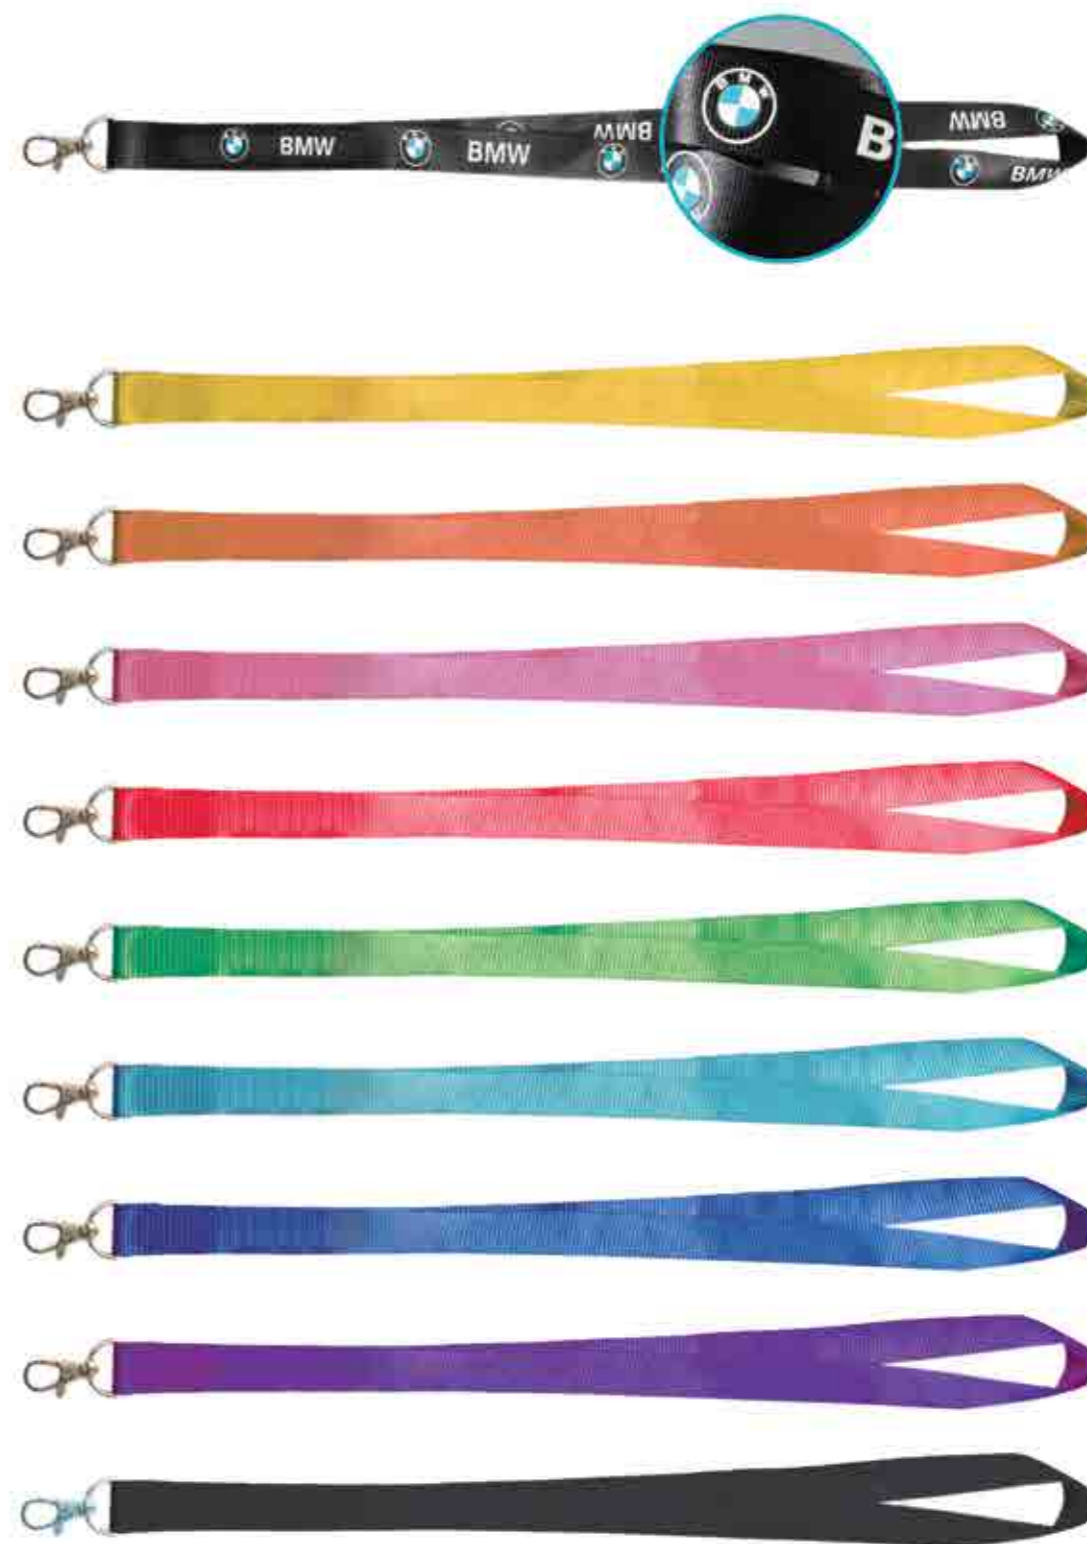

LANYARDS

Polyester Ribbed

Polyester Ribbed

Dimensions 15mm, 20mm, 25mm

Colours

Nylon

Dimensions 15mm, 20mm, 25mm

Colours