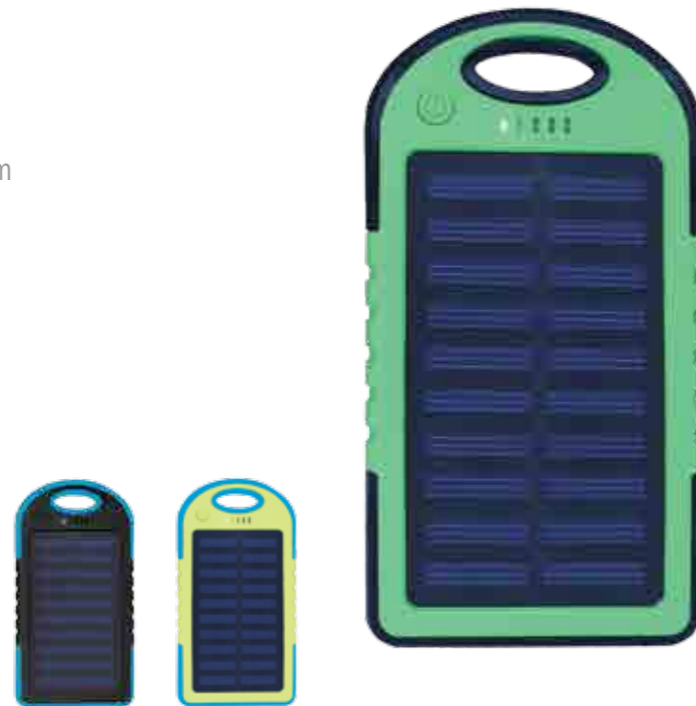

PB103

Dimensions 145 x 75 x 15 mm
Print Area 80 x 65 mm
Brand Options Screen Print
Colours

- Capacity: 4000 mAh
- Built in LED torch
- Solar charger power bank
- Recharging time: 3 hours
- Battery Cell: Li-ion