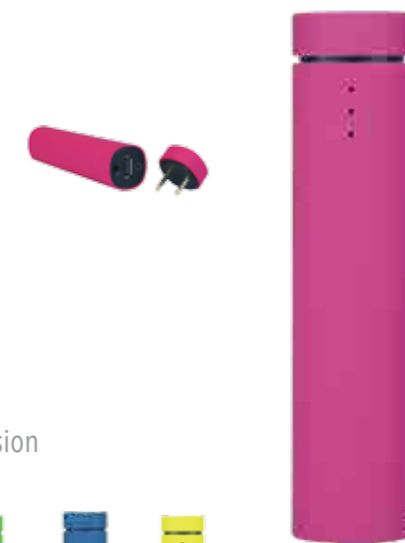

PB116

Dimensions 136 x 29 x 29 mm
Print Area 80 x 10 mm
Brand Options Screen Print
Colours

- Capacity: 4000 mAh
- Includes micro USB charging cable
- Battery Cell: Li-ion
- Built - in speaker available in wired or bluetooth version