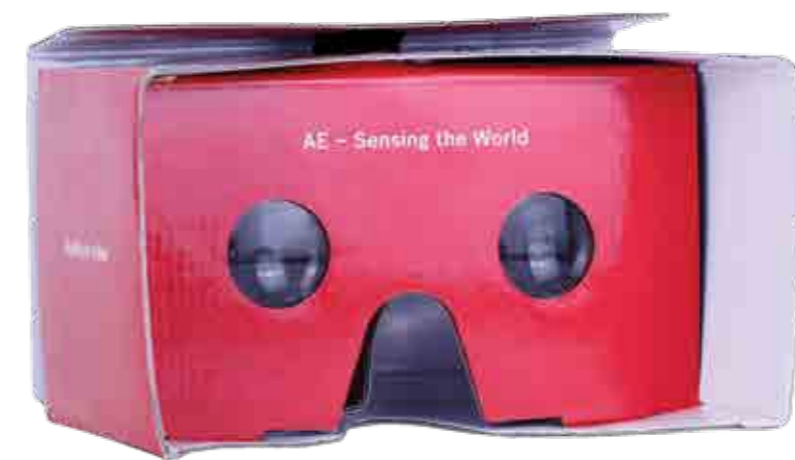

Dimensions 130 x 110 x 65 mm
 Print Area Custom
 Brand Options Digital Print
 Colours

- Easy to assemble DIY cardboard glasses to experience virtual reality
- Simply insert your phone and open your virtual reality app to get started
- Supports both Android and iOS
- Suitable for 3.5-5.3" smartphones
- Virtual reality apps are available through Google Play or the Apple App store
- 360 degree videos available on YouTube
- Made from high-grade coated cardboard paper material
- 25mm diameter lenses
- Velcro head band (optional)
- Magnets (optional)

i096 Version 2 DIY 3D Glasses

Dimensions 130 x 110 x 65 mm
 Print Area Custom
 Brand Options Digital Print
 Colours

- Experience virtual reality in a fun and interactive way
- Insert your smart phone and enjoy 3D experience
- Version 2 comes fully assembled and ready to use
- Watch movies or play games
- Download apps from vr.google.com/cardboard/apps

i097 DIY 3D Glasses

Dimensions 145 x 90 x 80 mm
 Print Area 145 x 90 x 80 mm
 Brand Options Digital Print
 Colours

- Experience virtual reality in a fun and interactive way
- Insert your smart phone and enjoy 3D experience
- Easy to assemble foldable DIY cardboard glasses (Version 1)
- Version 2 comes fully assembled and ready to use
- Watch movies or play games
- Download apps from vr.google.com/cardboard/apps

i098 3D VR Glasses

Dimensions	195 x 105 x 135 mm
Print Area	110 x 45 mm
Brand Options	Screen Print
Colours	■

- Experience virtual reality in a fun and interactive way
- These 3D glasses enable you to watch 3D movies, play games and view 3D photos
- Suitable for use with all android and iPhones screen size 4.6 to 6 inch
- 3D controller optional (for interactive game playing)