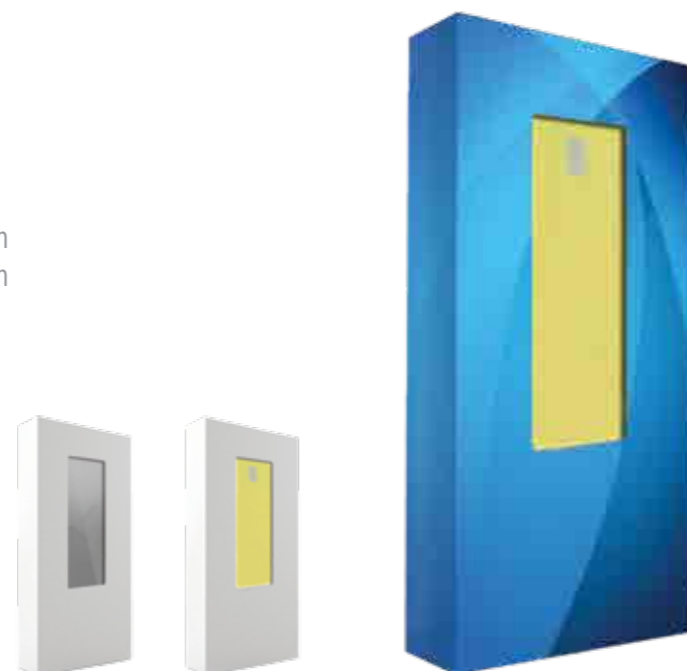

PP002

Dimensions 179 x 72 x 25 mm
Print Area 179 x 72 x 25 mm
Brand Options Digital Print
Colours ☐

- White box with window