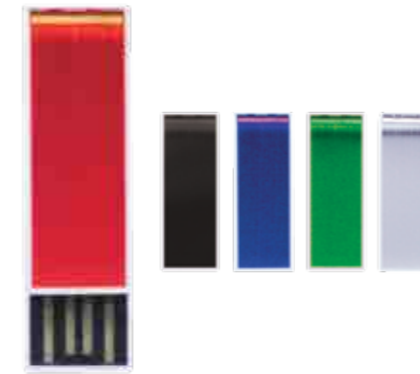

USB080

Dimensions 33 x 12.5 x 6 mm
Print Area 27 x 9.5 mm (Front)
18 x 10 mm (Back)
Brand Options Screen Print
Colours