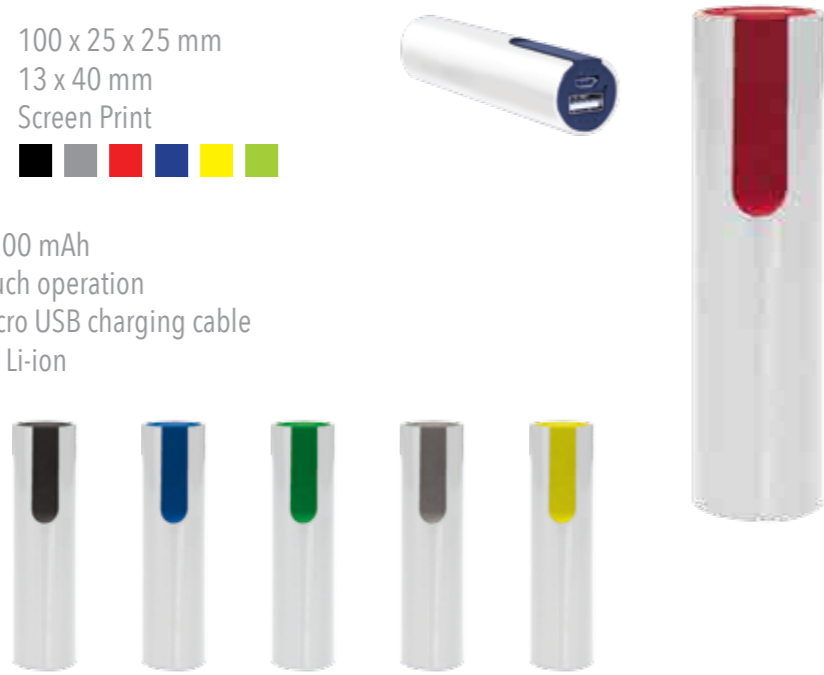

PB079

Dimensions 100 x 25 x 25 mm
Print Area 13 x 40 mm
Brand Options Screen Print
Colours

- Capacity: 2200 mAh
- Easy one touch operation
- Includes micro USB charging cable
- Battery Cell: Li-ion