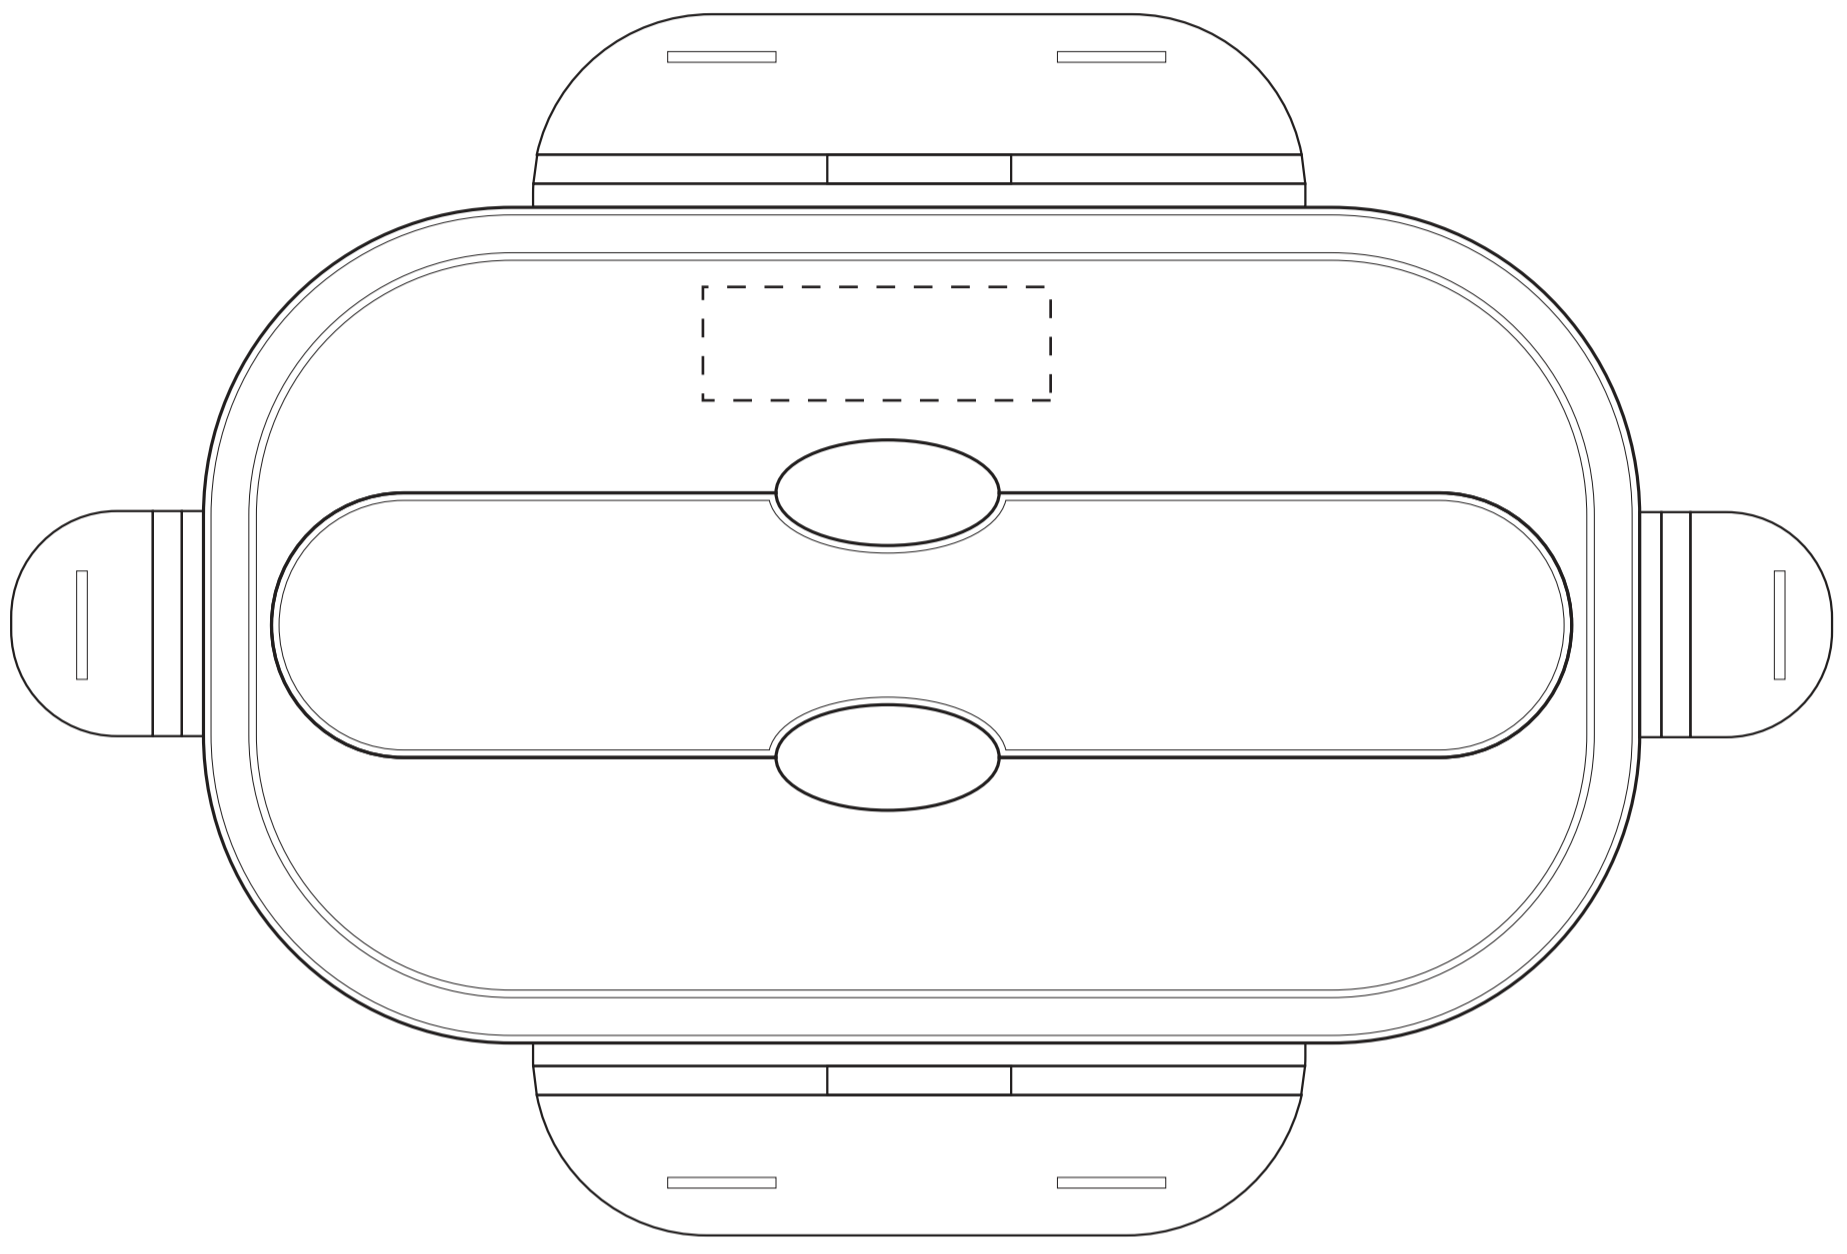

# ARTWORK APPROVAL

\*Please note this line drawing is a guide only and may not include all product details.  
 Print position may vary slightly due to human error and is considered acceptable.  
 \*Please check all details carefully.

Collapsible Lunch Box  
**SP035**

Product Dimension: 205 x 130 x 40 mm  
 Print Size: 46 x 15mm

(Top)

Fork/Spoon

Print Size: 8 x 8mm (W x H)

(Front)

Item:	Details:	Please ✓	Proof Number:
Model No.	<b>SP035</b>	<input type="checkbox"/>	1
Item Colour:		<input type="checkbox"/>	
Quantity:		<input type="checkbox"/>	
Customer Logo:		<input type="checkbox"/>	
Print / Engrave:		<input type="checkbox"/>	
Packaging:	Polybag (Bulk)	<input type="checkbox"/>	
Approval Signature:			
Date:			