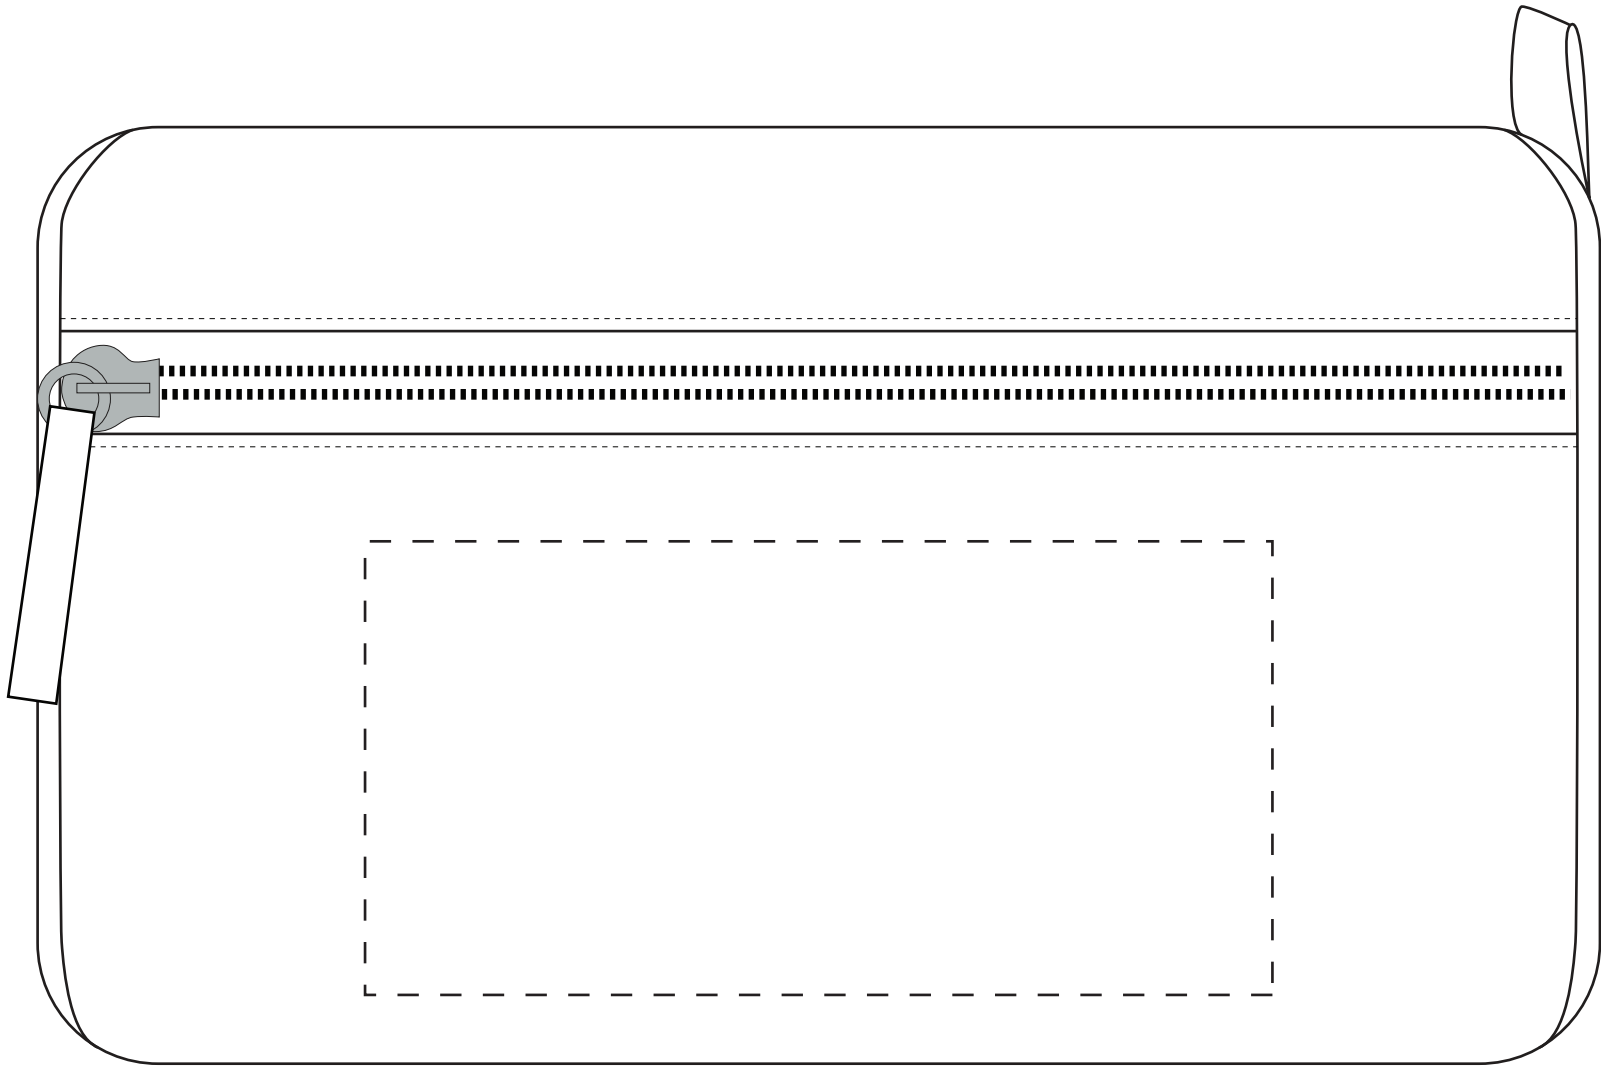

# ARTWORK APPROVAL

\*Please note this line drawing is a guide only and may not include all product details.

Print position may vary slightly due to human error and is considered acceptable.

\*Please check all details carefully.

Small & Smart Cosmetic Bag  
**SPB115**

Product Dimension: 200 x 130 x 80 mm  
 Print Area Size: 120 x 60mm

Item:	Details:	Please <input checked="" type="checkbox"/>	Proof Number:
Model No.	<b>SPB115</b>	<input type="checkbox"/>	1
Item Colour:		<input type="checkbox"/>	
Quantity:		<input type="checkbox"/>	
Customer Logo:		<input type="checkbox"/>	
Print / Engrave:		<input type="checkbox"/>	
Packaging:		<input type="checkbox"/>	
Approval Signature:			
Date:			