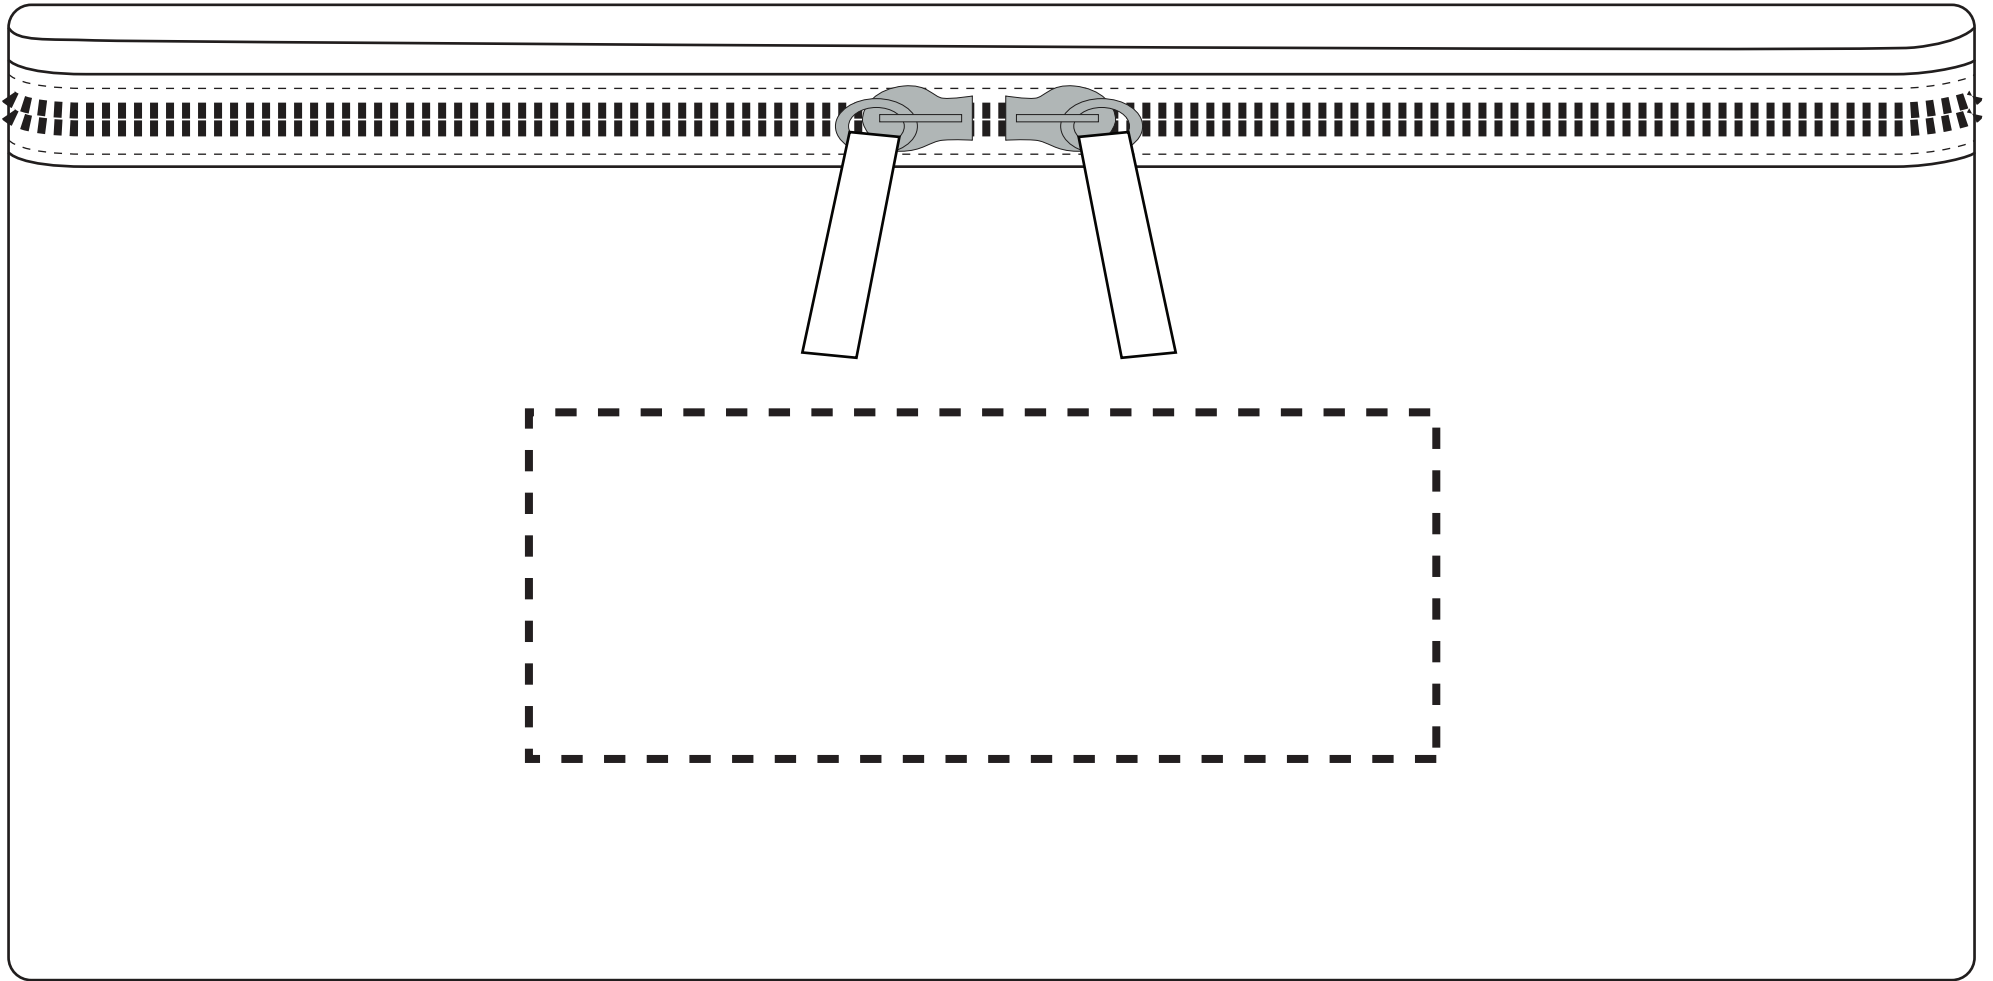

ARTWORK APPROVAL

*Please note this line drawing is a guide only and may not include all product details.

Print position may vary slightly due to human error and is considered acceptable.

*Please check all details carefully.

Wide Top Toiletry Bag
SPB109

Product Dimension: 129 x 260 x 120mm
 Print Area Size: 120 x 45 mm

Item:	Details:	Please <input checked="" type="checkbox"/>	Proof Number:
Model No.	SPB109	<input type="checkbox"/>	1
Item Colour:		<input type="checkbox"/>	
Quantity:		<input type="checkbox"/>	
Customer Logo:		<input type="checkbox"/>	
Print / Engrave:		<input type="checkbox"/>	
Packaging:		<input type="checkbox"/>	
Approval Signature:			
Date:			