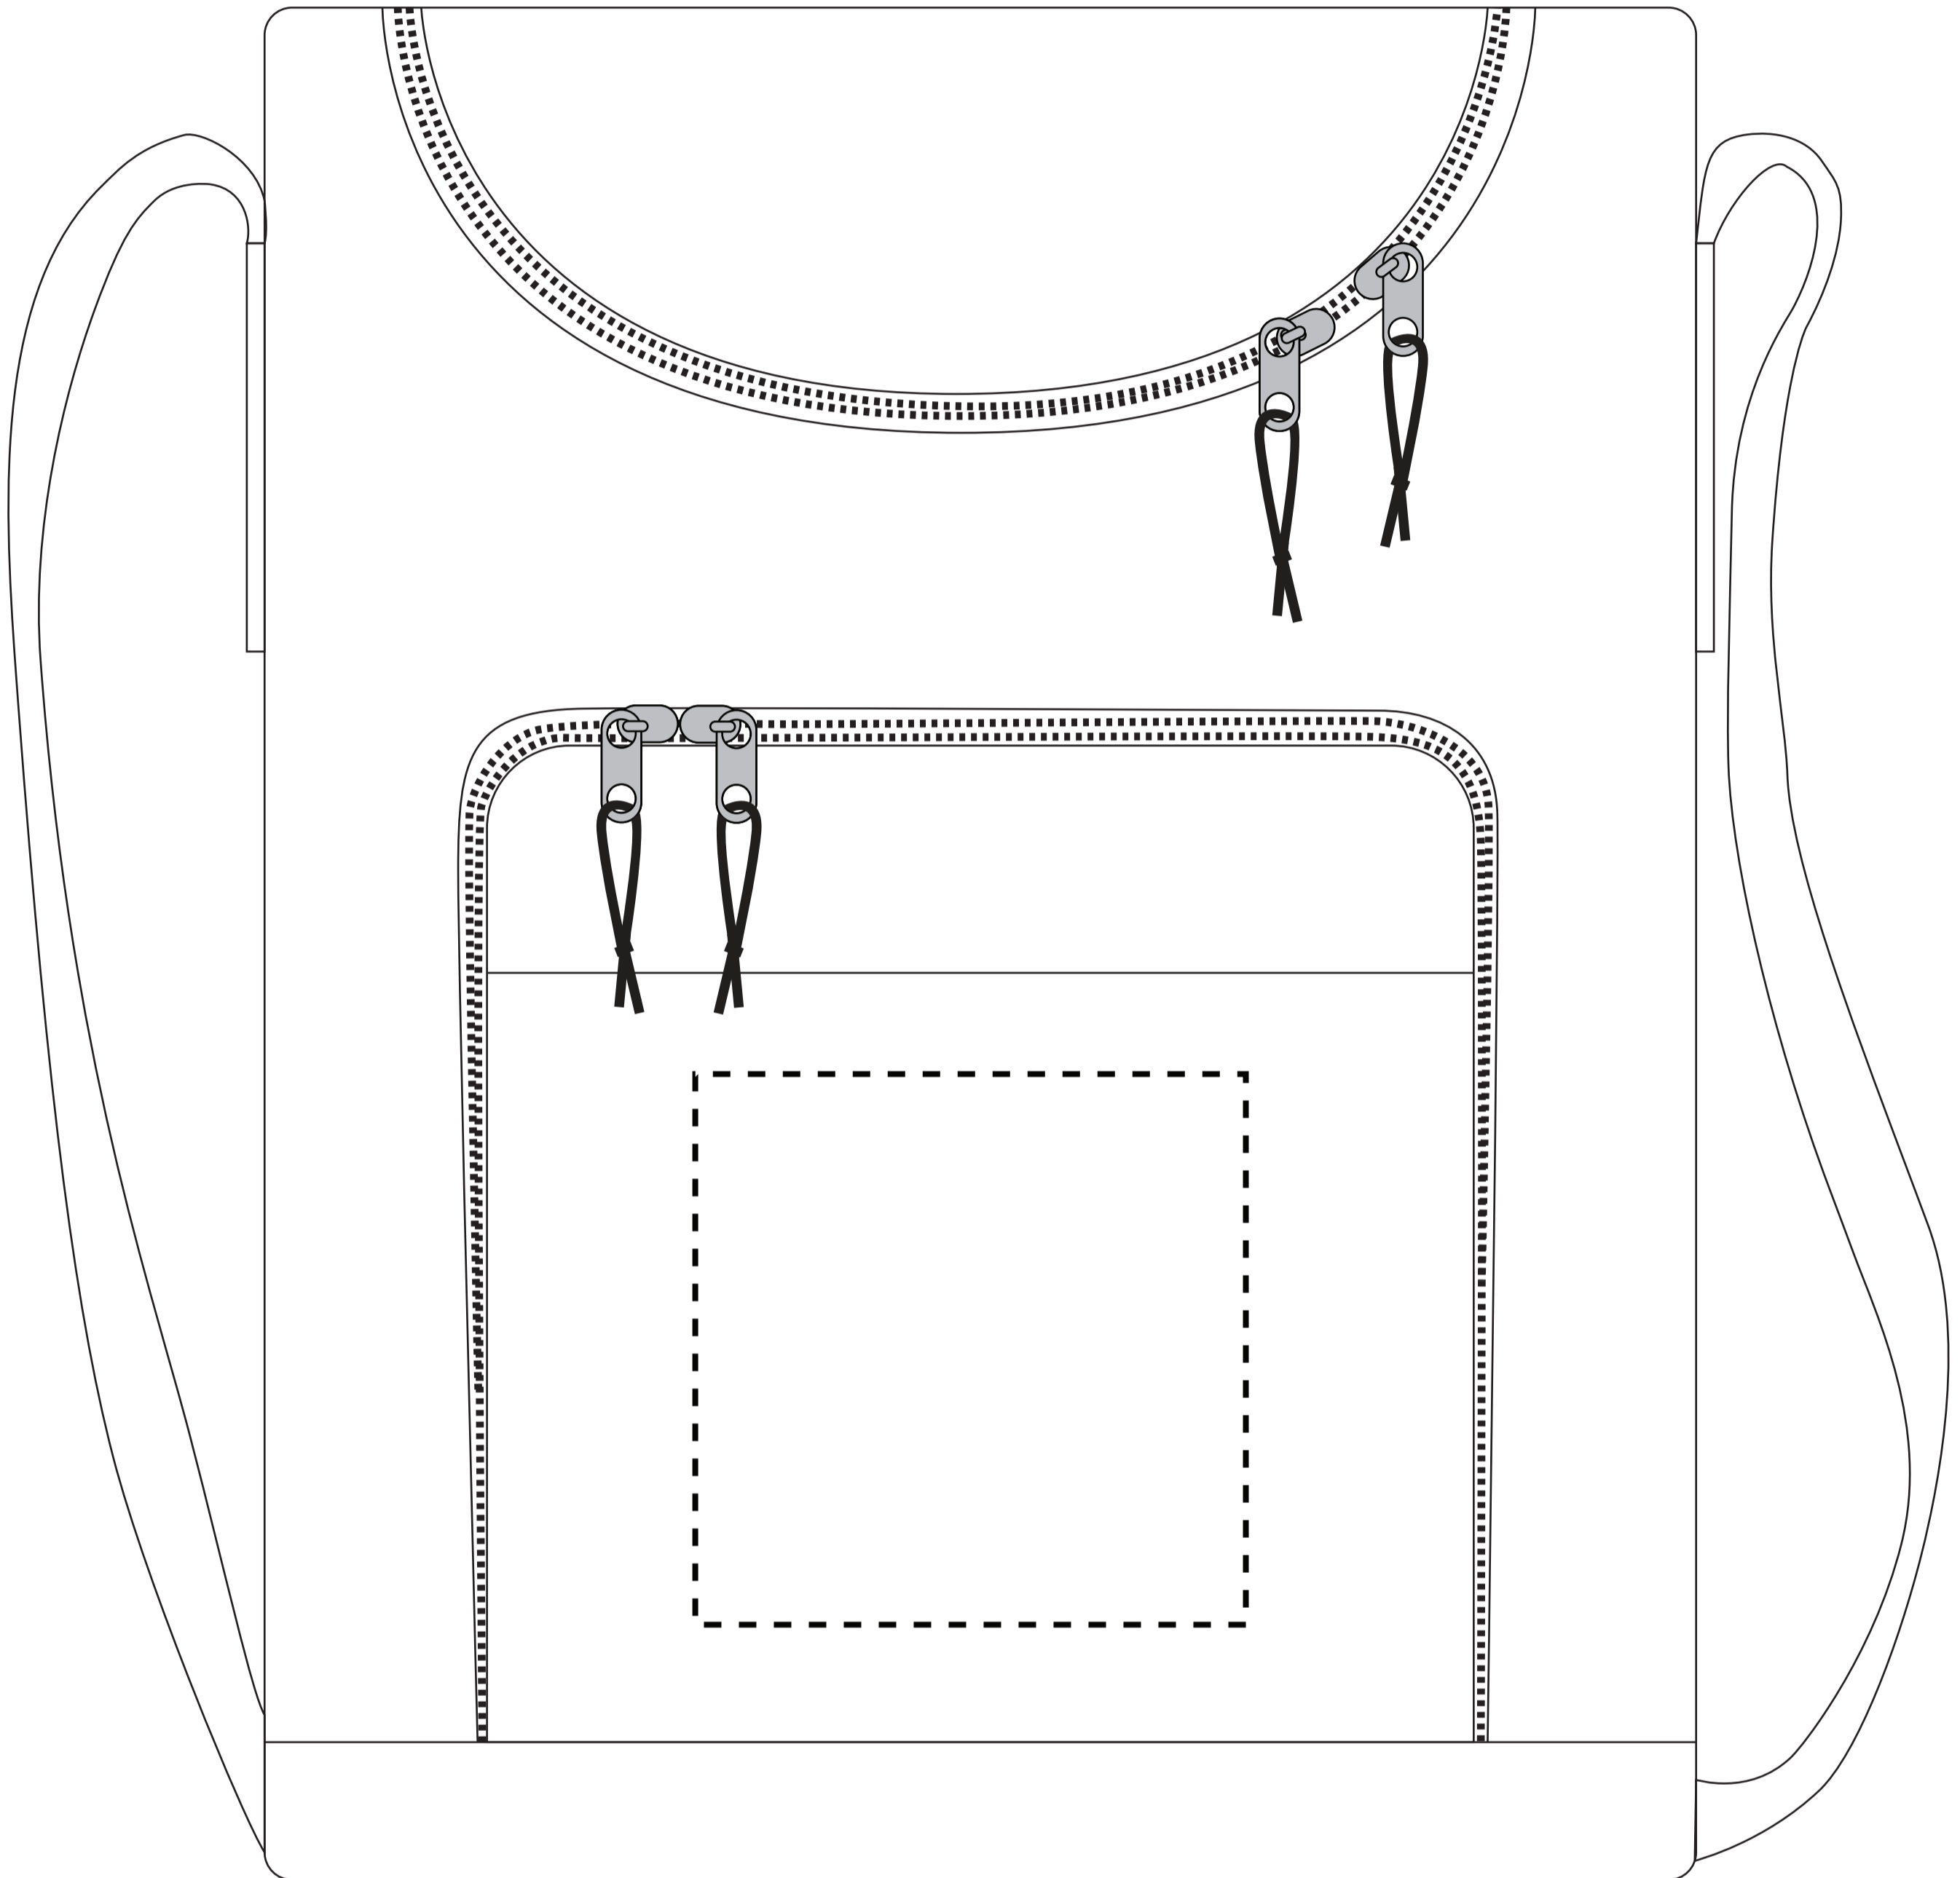

ARTWORK APPROVAL

*Please note this line drawing is a guide only and may not include all product details.
Print position may vary slightly due to human error and is considered acceptable.

*Please check all details carefully.

Halfar Family XL Cool Bag
SPB030

Product Dimension: 260 x 340 x 190mm
Print Area Size: 100 x 100 mm

Item:	Details:	Please	Proof Number:
Model No.	SPB030	<input checked="" type="checkbox"/>	1
Item Colour:		<input type="checkbox"/>	
Quantity:		<input type="checkbox"/>	
Customer Logo:		<input type="checkbox"/>	
Print / Engrave:		<input type="checkbox"/>	
Packaging:		<input type="checkbox"/>	
Approval Signature:			
Date:			