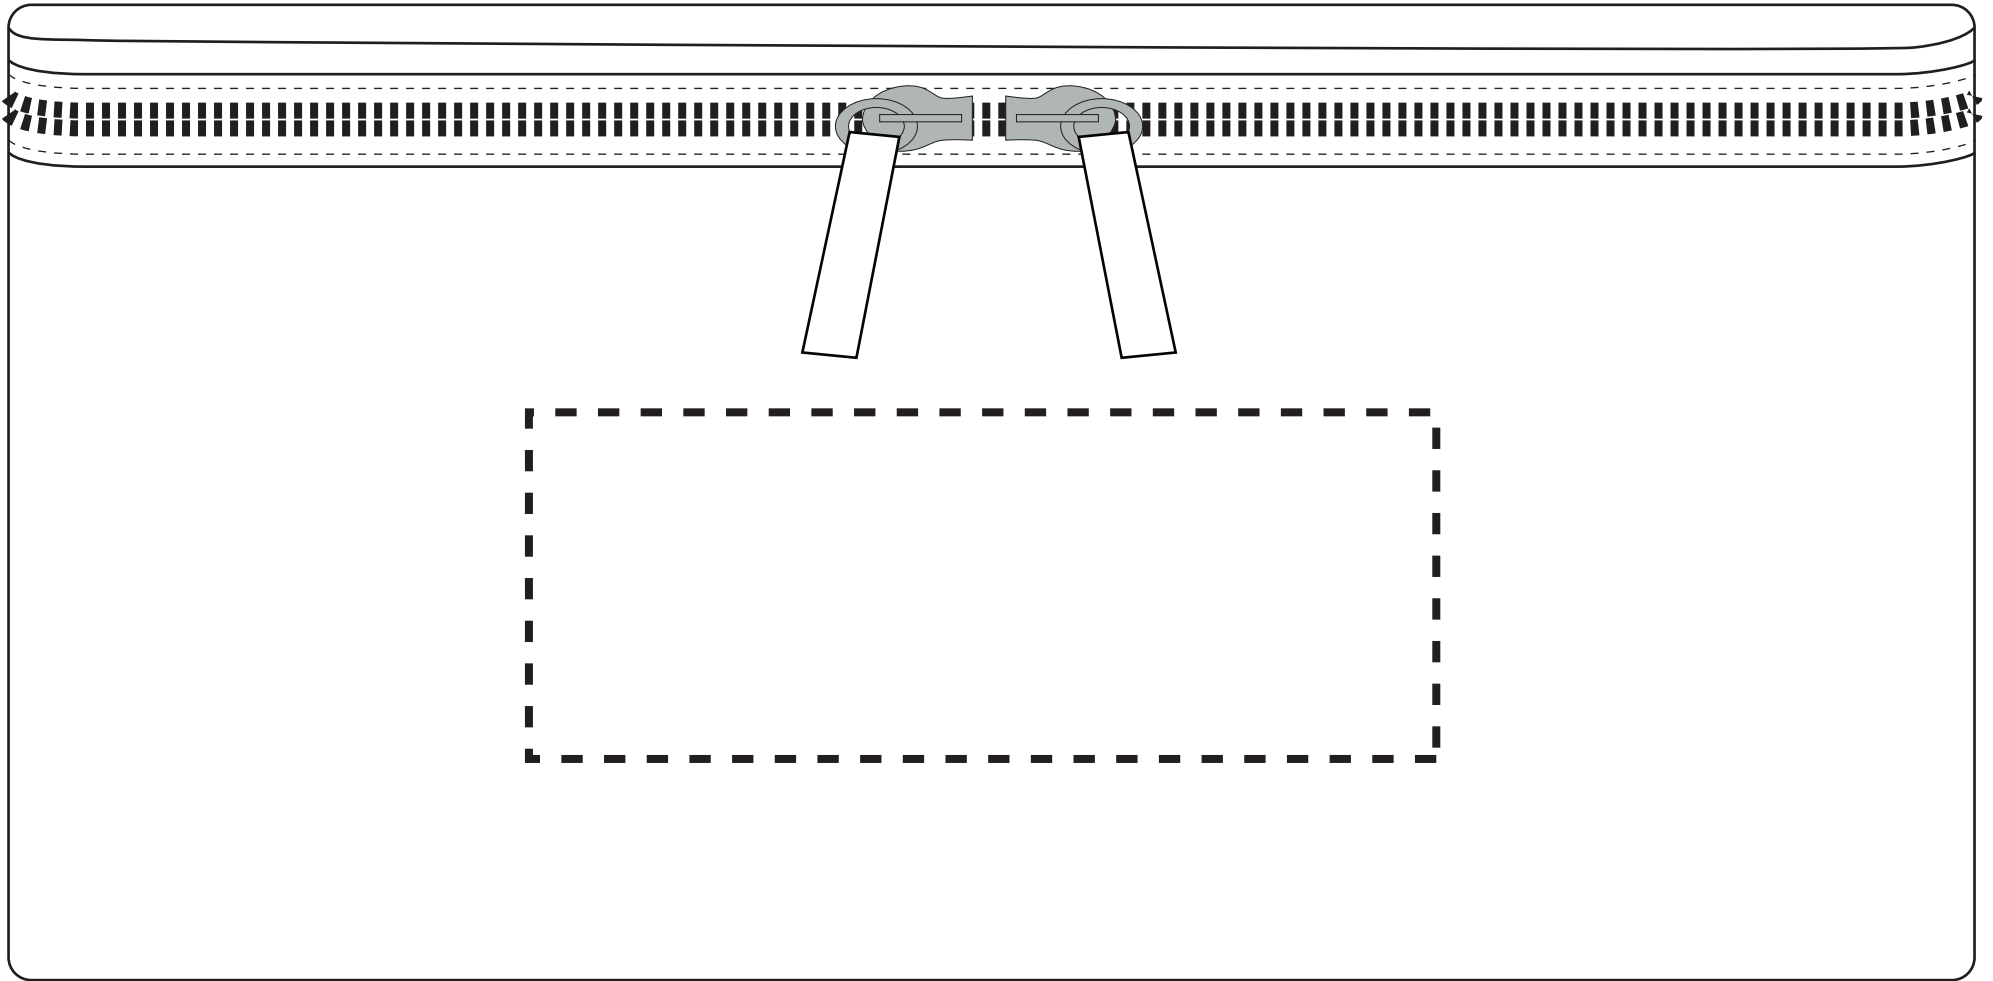

ARTWORK APPROVAL

*Please note this line drawing is a guide only and may not include all product details.

Print position may vary slightly due to human error and is considered acceptable.

*Please check all details carefully.

Wide Top Toiletry Bag
SPB024

Product Dimension: 129 x 260 x 120mm
 Print Area Size: 120 x 45 mm

Item:	Details:	Please <input checked="" type="checkbox"/>	Proof Number:
Model No.	SPB024	<input type="checkbox"/>	1
Item Colour:		<input type="checkbox"/>	
Quantity:		<input type="checkbox"/>	
Customer Logo:		<input type="checkbox"/>	
Print / Engrave:		<input type="checkbox"/>	
Packaging:		<input type="checkbox"/>	
Approval Signature:			
Date:			