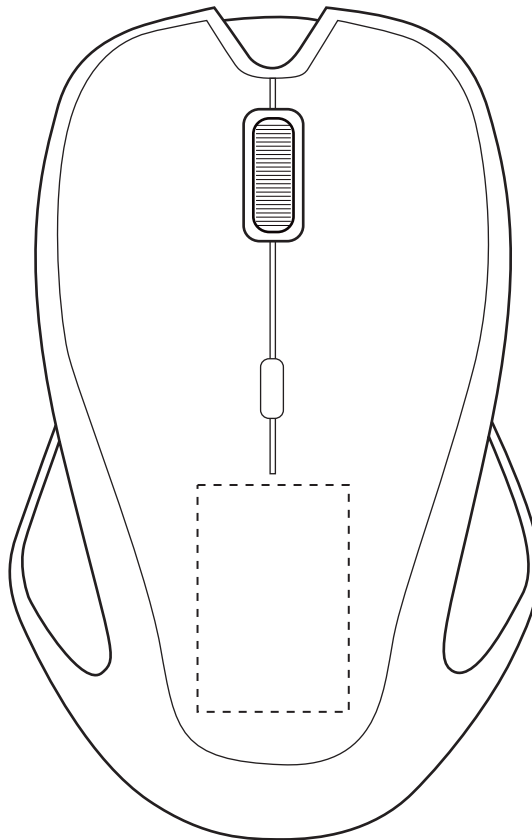

ARTWORK APPROVAL

*Please note this line drawing is a guide only and may not include all product details.

Print position may vary slightly due to human error and is considered acceptable.

*Please check all details carefully.

Wireless Mouse
M046

Product Dimension: 110 x 70 x 35 mm (L x W x H)

Print Area: Top 20 x 30 mm (L x W)

Computer Accessories

(Top)

Item:	Details:	Please ✓	Proof Number:
Model No.	M046	<input type="checkbox"/>	1
Item Colour:		<input type="checkbox"/>	
Capacity:		<input type="checkbox"/>	
Quantity:		<input type="checkbox"/>	
Customer Logo:		<input type="checkbox"/>	
Print:		<input type="checkbox"/>	
Attachments:		<input type="checkbox"/>	
Data preload		<input type="checkbox"/>	
Packaging:	Polybag (Bulk)	<input type="checkbox"/>	
Approval Signature:			
Date:			