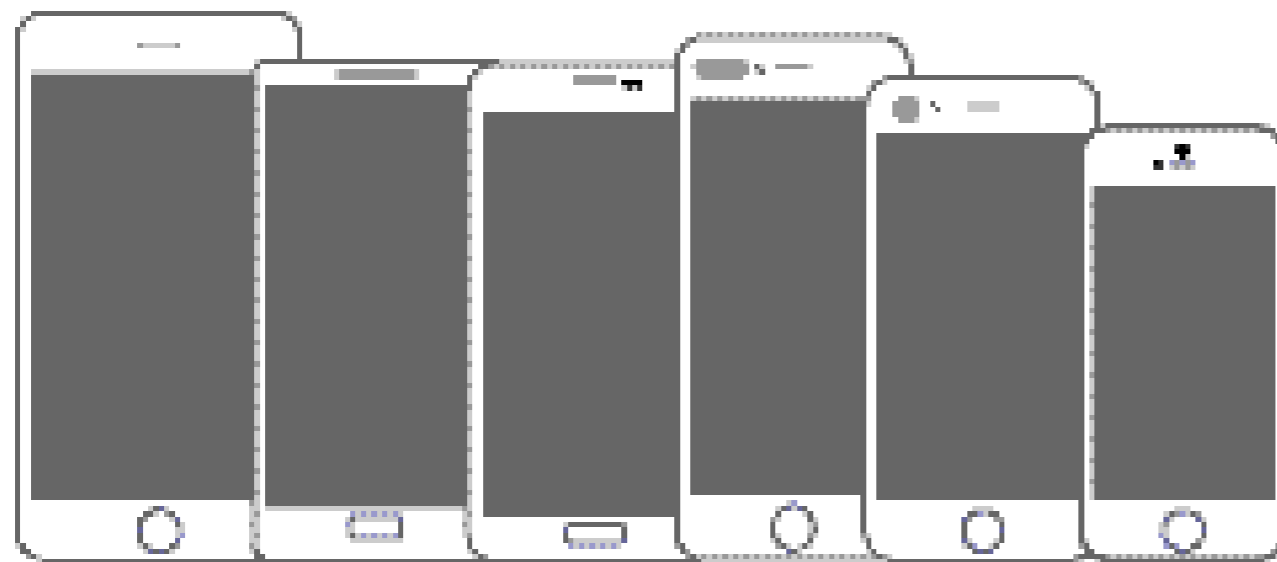

Leather phone cases are the perfect look of the leather of the phone and combine with the phone case to be the perfect choice for the phone.

Select your phone model

iPhone 7 Plus

Samsung Galaxy S6

Samsung Galaxy S6 Edge