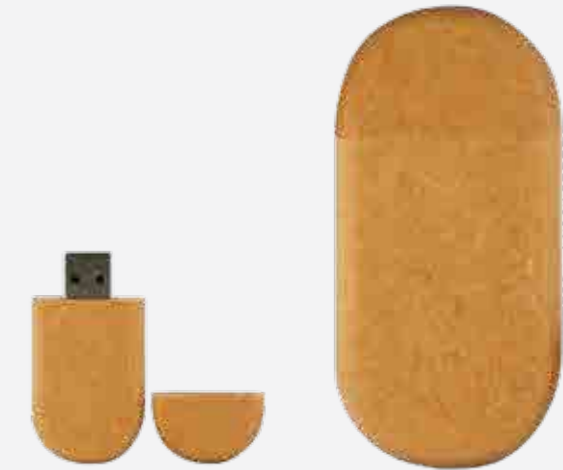

USBR013

Dimensions 63 x 18 x 18 mm
Print Area 30 x 8 mm
Brand Options Screen Print
Material Paper
Colours