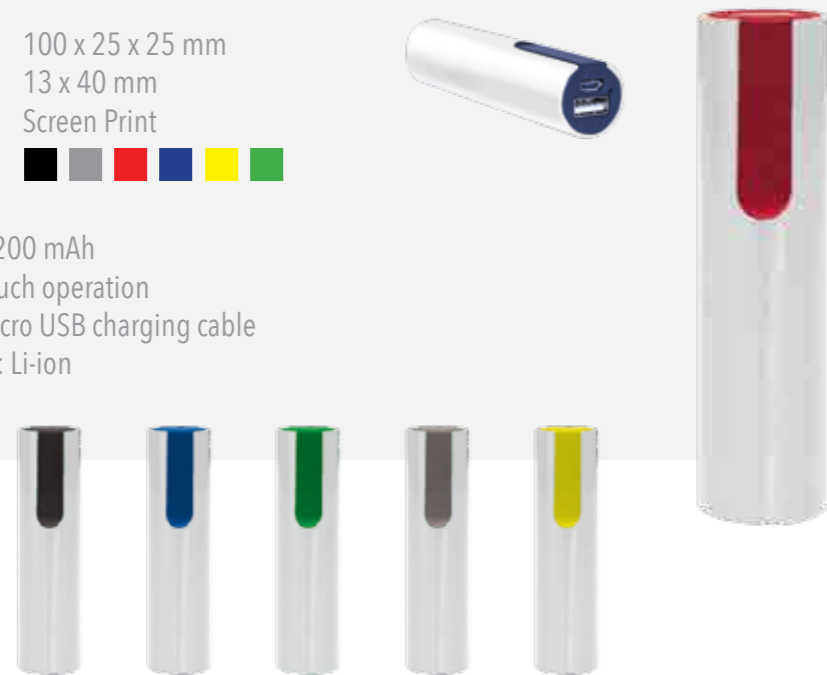

PB079

Dimensions 100 x 25 x 25 mm
Print Area 13 x 40 mm
Brand Options Screen Print
Colours

- Capacity: 2200 mAh
- Easy one touch operation
- Includes micro USB charging cable
- Battery Cell: Li-ion