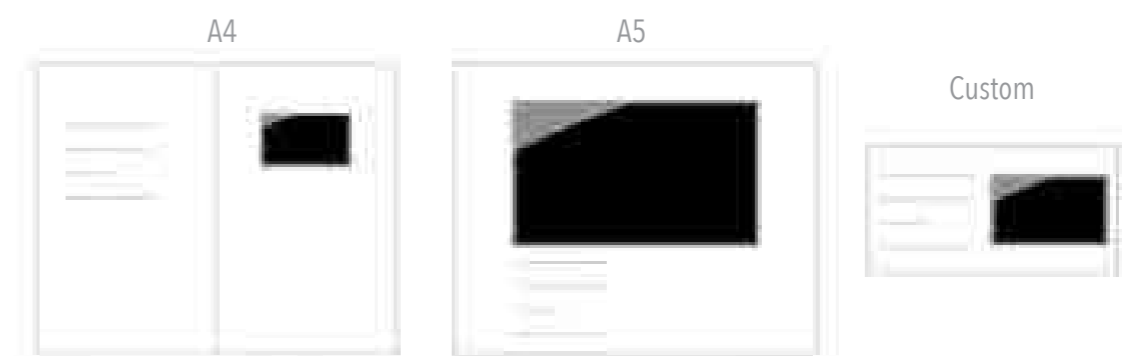

Choose your size