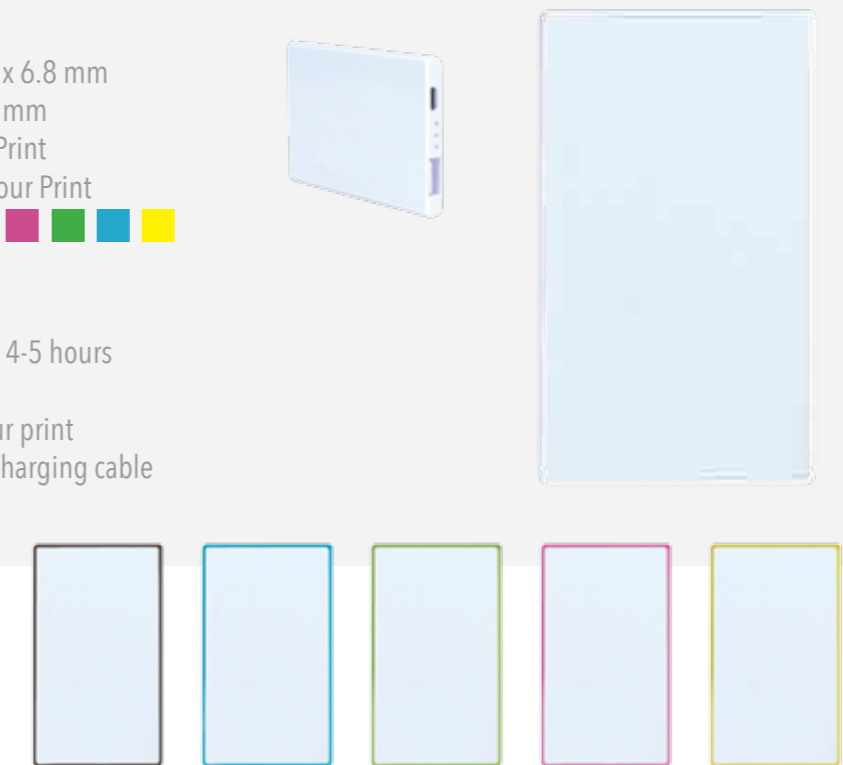

PB054

Dimensions 90 x 54 x 6.8 mm
Print Area 86 x 50 mm
Brand Options Screen Print
Full Colour Print
Colours

- Capacity: 2200 mAh
- Input charging Time: 4-5 hours
- Power Indication
- Suitable for full colour print
- Includes micro USB charging cable
- Battery Cell: Li-ion