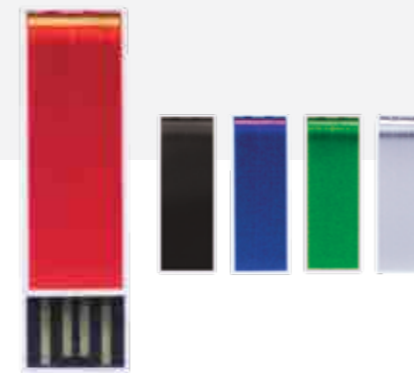

USB080

Dimensions 33 x 12.5 x 6 mm
Print Area 27 x 9.5 mm (Front)
18 x 10 mm (Back)
Brand Options Screen Print
Colours