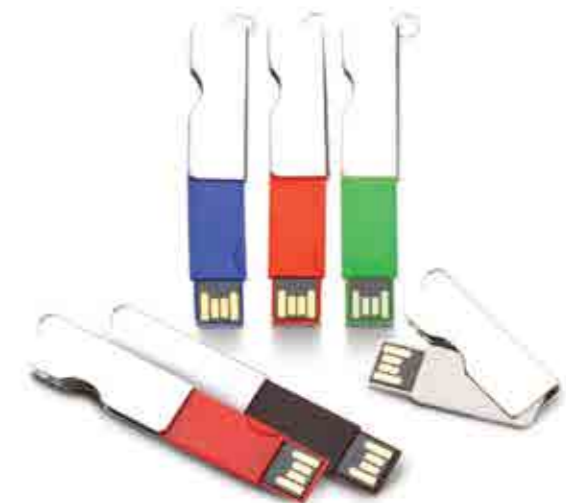

USB235

Dimensions 43 x 18 x 5 mm
Print Area 40 x 11 mm (Front & Back)
Brand Options Screen Print, Laser Engrave
Colours