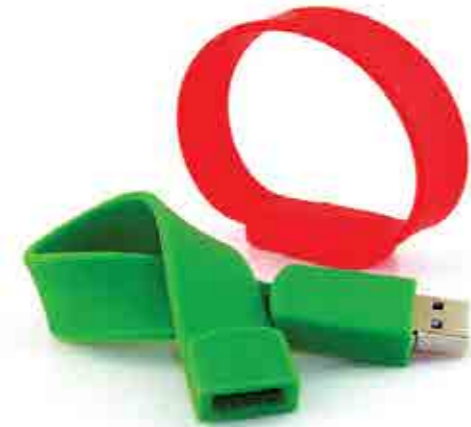

USB Flash Drives

USB Wristbands

USB050

Dimensions 210 x 17.5 x 8 mm
Print Area 160 x 15 mm (A),
23 x 15 mm (B)
Brand Options Screen Print,
Emboss
Colours