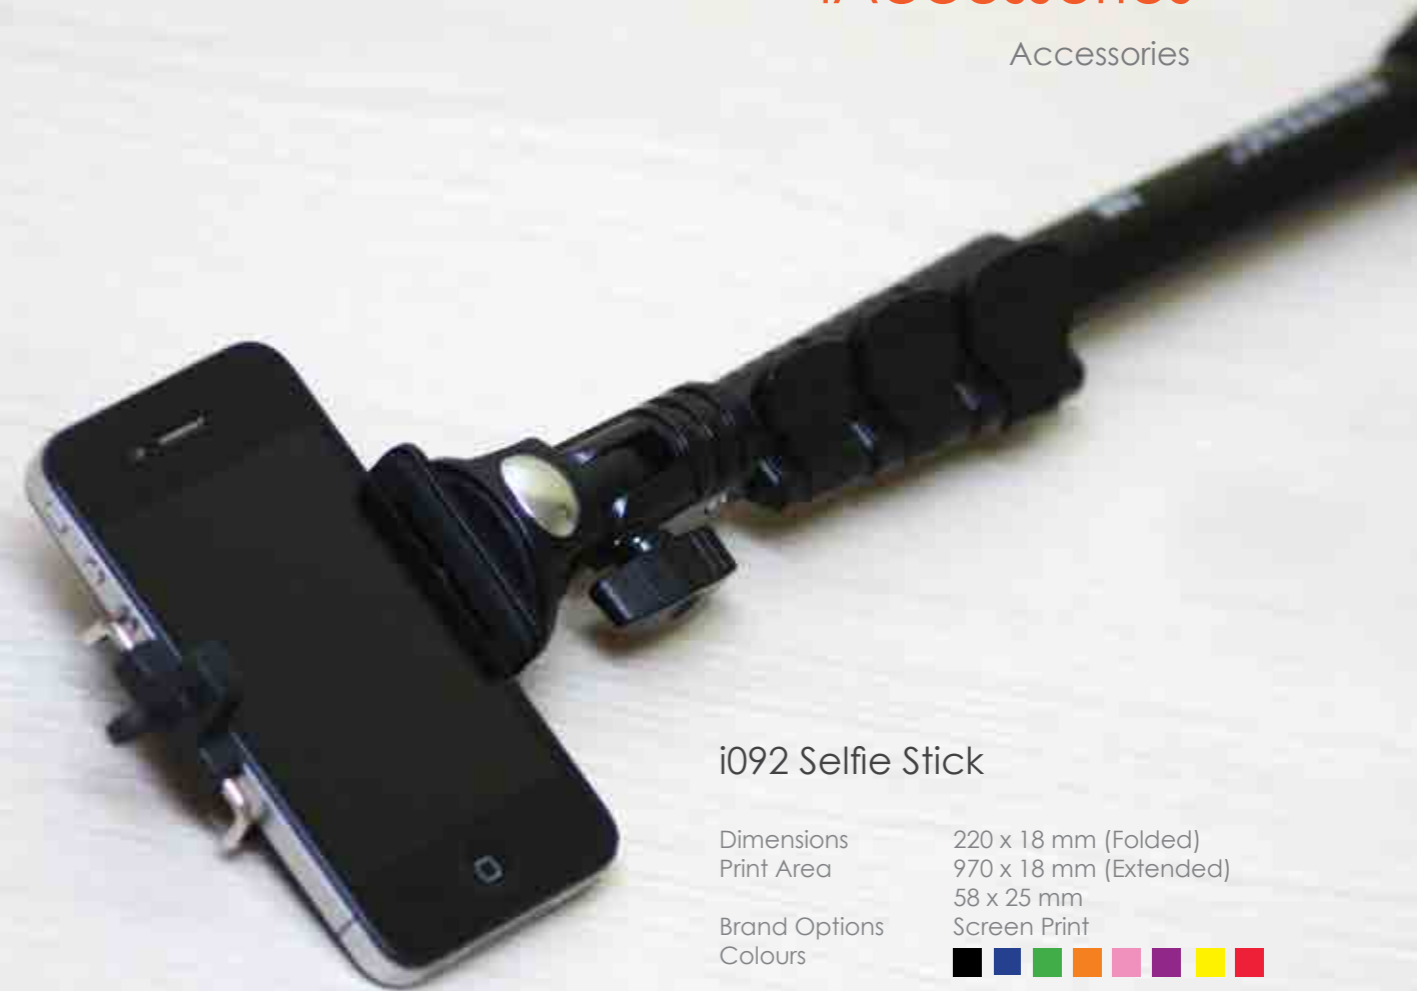

iAccessories

Accessories

i092 Selfie Stick

Dimensions 220 x 18 mm (Folded)
Print Area 970 x 18 mm (Extended)
Brand Options Screen Print
Colours

- Selfie stick with remote control
- Perfect for group selfies
- Suits iPhone, Android, GoPro and other small cameras