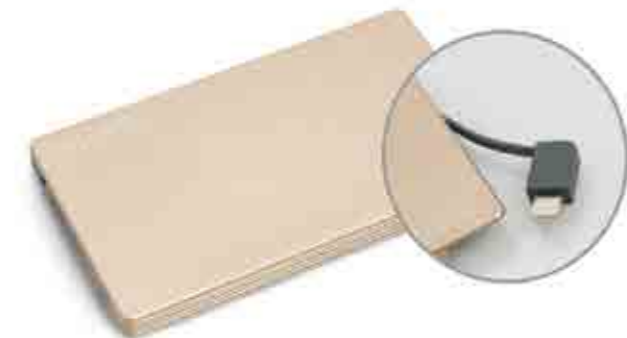

## PB113

Dimensions 135 x 70 x 12 mm  
 Print Area 110 x 45 mm  
 Brand Options Screen Print  
 Colours

- Built-in charging cable for Apple and Android devices
- 10000 mAh
- Charging multiple devices at the same time fits easily into any pocket or bag
- Dual output design (Maximum 2.1A shared by 2 ports) allows you to charge 2 devices simultaneously