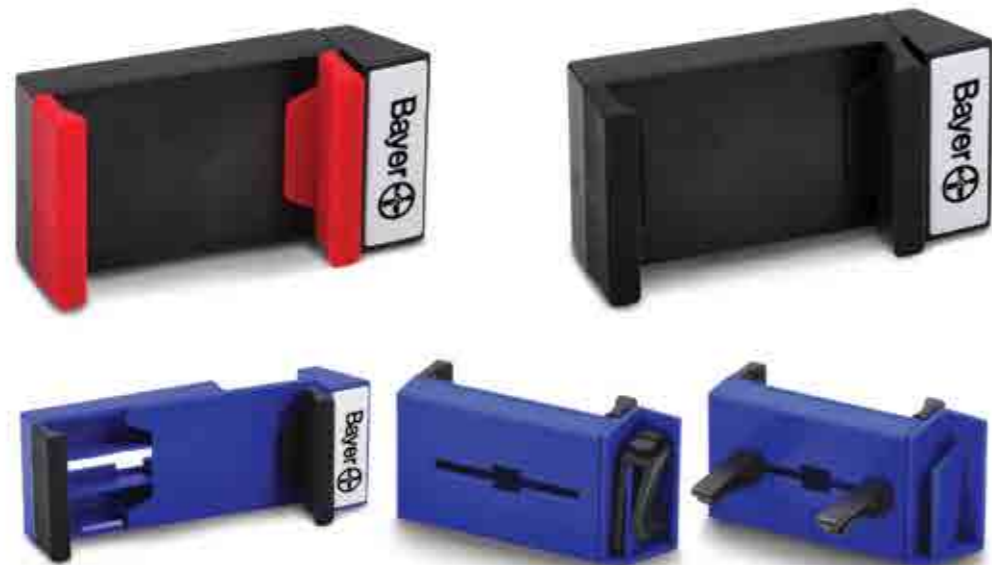

iAccessories

Accessories

i102 Air Vent Holder

Dimensions 80 x 40 x 25 mm
Print Area 35 x 10 mm
Brand Options Screen Print
Colours

- Universal adjustable air vent phone holder for 3.5" - 6.3" Mobile Phone/GPS
- Suitable for use with all standard car air conditioning vents
- Securely attach your phone to the air vent for convenient access to your phone