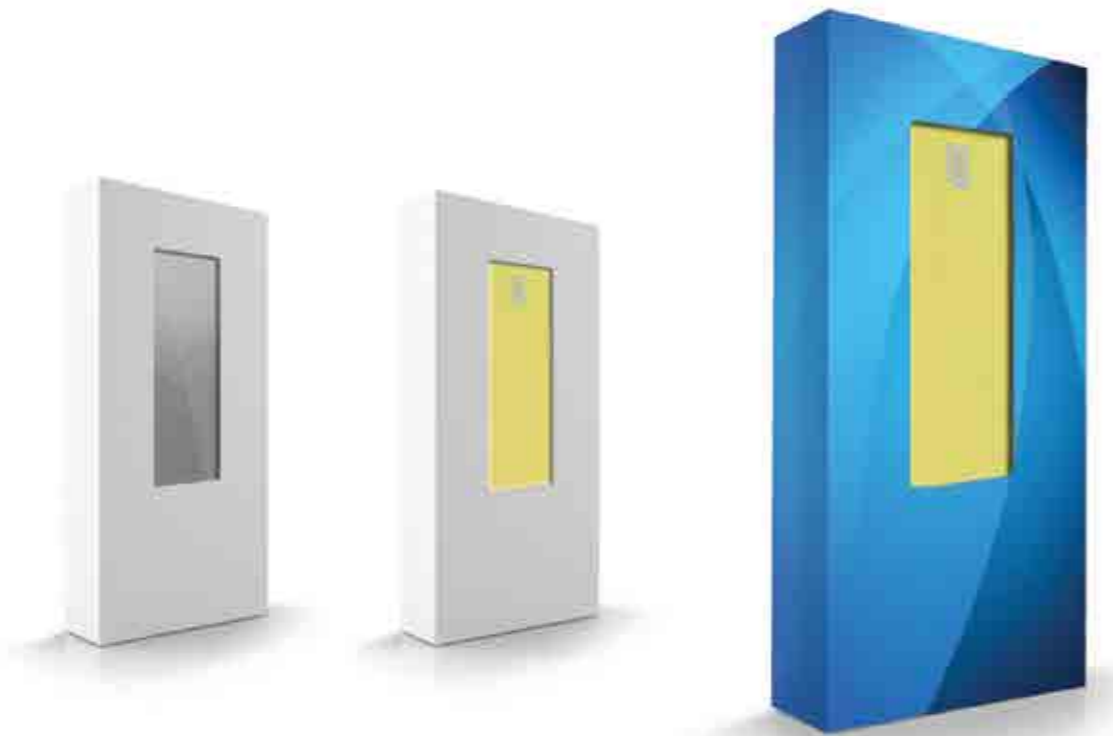

PP002

Dimensions 179 x 72 x 25 mm
Print Area 179 x 72 mm
Brand Options Digital Print
Colours ☐

- White box with window