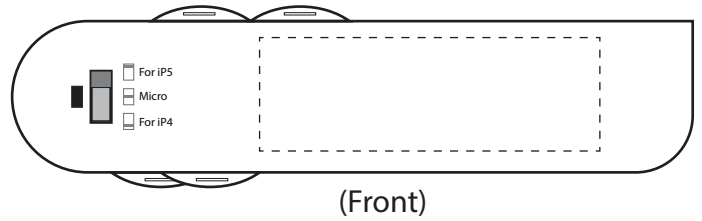

ARTWORK APPROVAL

*Please note this line drawing is a guide only and may not include all product details.
Print position may vary slightly due to human error and is considered acceptable.

*Please check all details carefully.

Cables
i090

Product Dimension: 92 x 20 x 20mm (L x W x H)
Print Area Front: 45 x 15mm (L x W)

iAccessories

Item:	Details:	Please ✓	Proof Number:
Model No.	i090	<input type="checkbox"/>	1
Item Colour:		<input type="checkbox"/>	
Capacity:		<input type="checkbox"/>	
Quantity:		<input type="checkbox"/>	
Customer Logo:		<input type="checkbox"/>	
Print:		<input type="checkbox"/>	
Attachments:		<input type="checkbox"/>	
Data preload		<input type="checkbox"/>	
Packaging:	Polybag (Bulk)	<input type="checkbox"/>	
Approval Signature:			
Date:			