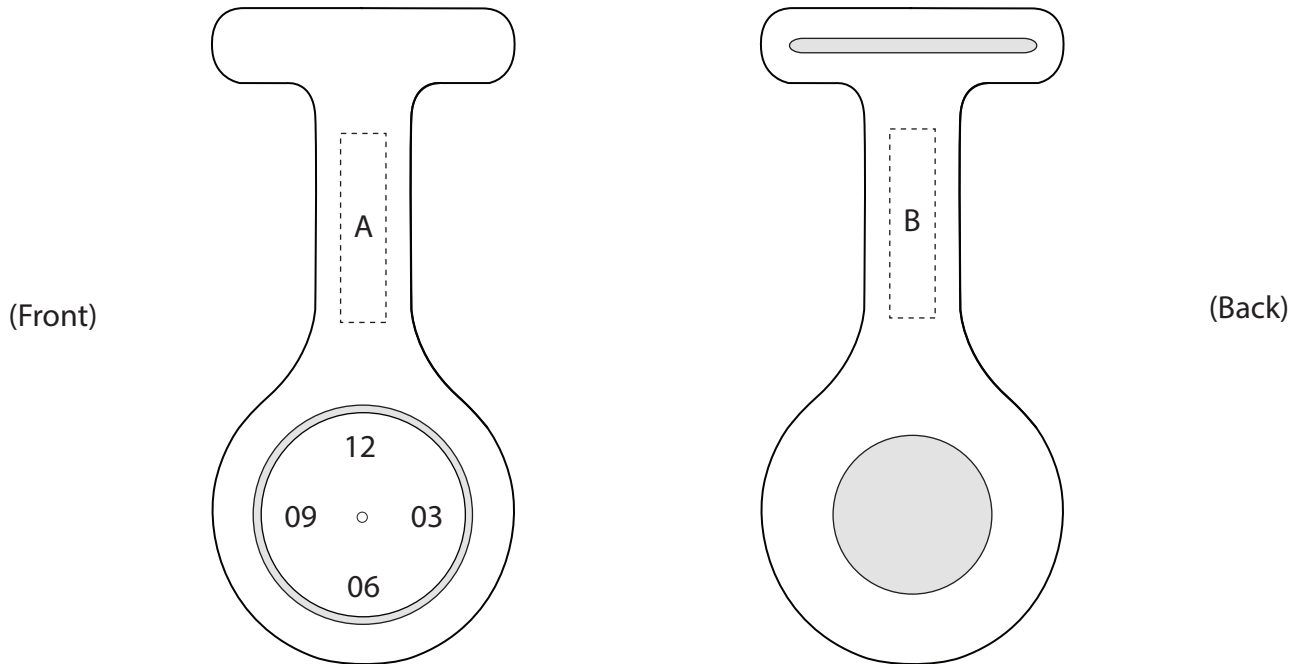

# ARTWORK APPROVAL

\*Please note this line drawing is a guide only and may not include all product details.  
 Print position may vary slightly due to human error and is considered acceptable.  
 \*Please check all details carefully.

Pocket Watches  
 SW001

Product Dimension: 87 x 40 x 10 mm (L x W x H)

**Lifestyle**

Print Area Front/Back: 25 x 6 mm (L x W)

Item:	Details:	Please ✓	Proof Number:
Model No.	SW001	<input type="checkbox"/>	1
Item Colour:		<input type="checkbox"/>	
Capacity:		<input type="checkbox"/>	
Quantity:		<input type="checkbox"/>	
Customer Logo:		<input type="checkbox"/>	
Print:		<input type="checkbox"/>	
Attachments:		<input type="checkbox"/>	
Data preload		<input type="checkbox"/>	
Packaging:	Polybag (Bulk)	<input type="checkbox"/>	
Approval Signature:			
Date:			