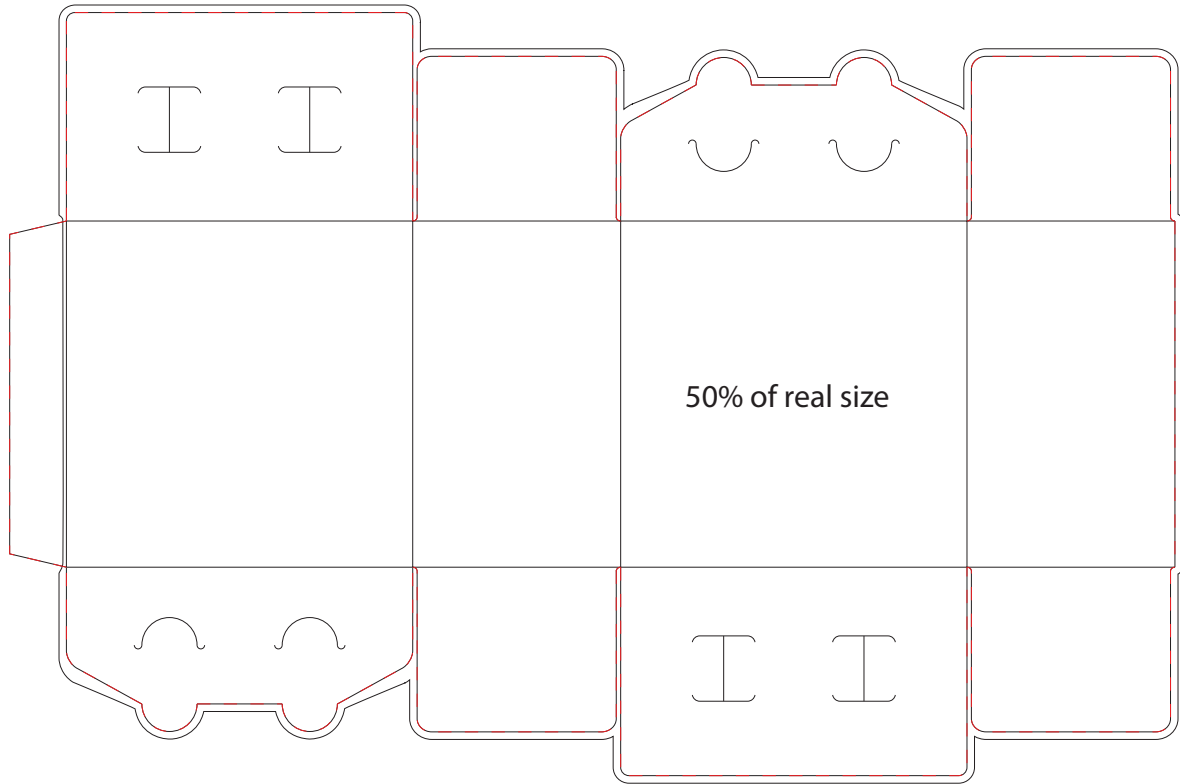

Eco Triangle Speaker
 S003

Speaker

Product Dimension: 90 x 90 x 90 mm (L x W x H)

50% of real size

Print Area: 245 x 245mm (L x W)

Item:	Details:	Please ✓	Proof Number:
Model No.		<input type="checkbox"/>	
Material:		<input type="checkbox"/>	
Item Colour:		<input type="checkbox"/>	
Quantity:		<input type="checkbox"/>	
Customer Logo:		<input type="checkbox"/>	
Print / Engrave:		<input type="checkbox"/>	
Attachments:		<input type="checkbox"/>	
Packaging:		<input type="checkbox"/>	
Approval Signature:			
Date:			

ARTWORK APPROVAL

*Please note this line drawing is a guide only and may not include all product details.

Print position may vary slightly due to human error and is considered acceptable.

*Please check all details carefully.

Eco Triangle Speaker box

Packaging

Product Dimension: 92 x 92 x 55 mm (L x W x H)

Print Area: 310 x 205 mm (L x W)

Item:	Details:	Please ✓	Proof Number:
Model No.		<input type="checkbox"/>	
Material:	PP	<input type="checkbox"/>	
Item Colour:		<input type="checkbox"/>	
Quantity:		<input type="checkbox"/>	
Customer Logo:		<input type="checkbox"/>	
Print / Engrave:		<input type="checkbox"/>	
Approval Signature:			
Date:			