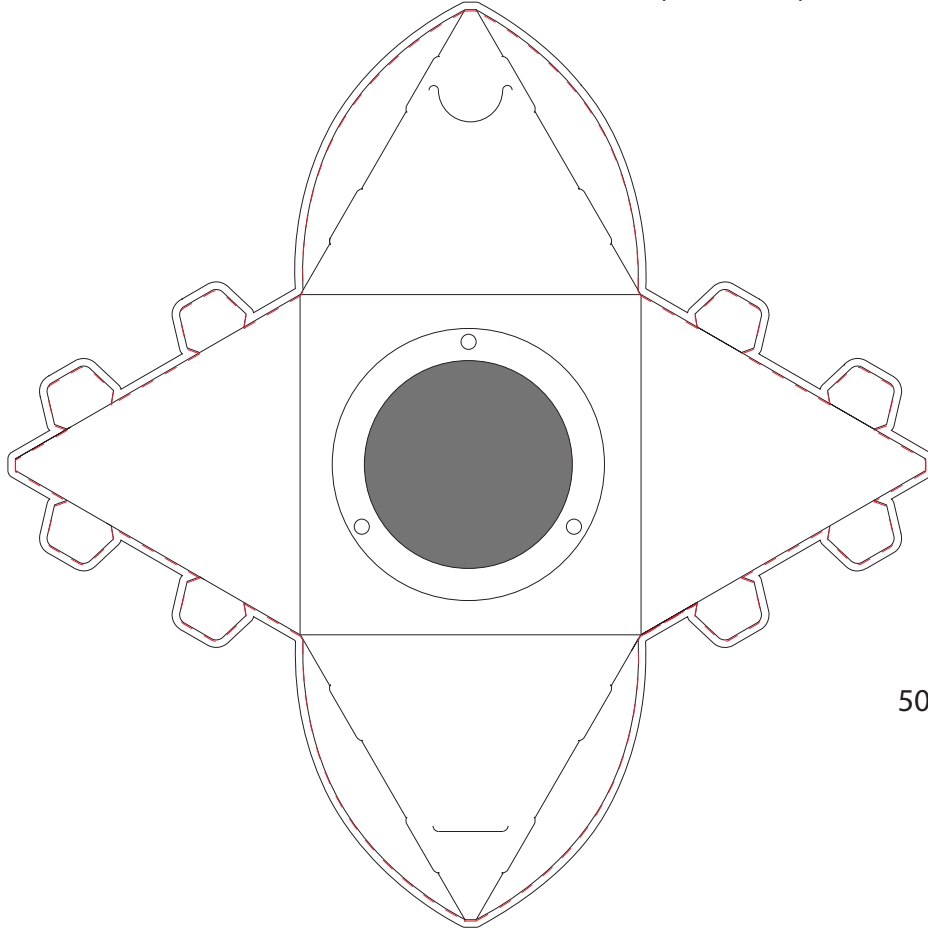

ARTWORK APPROVAL

*Please note this line drawing is a guide only and may not include all product details.
 Print position may vary slightly due to human error and is considered acceptable.
 *Please check all details carefully.

Eco Triangle Speaker
 S003

Speaker

Product Dimension: 90 x 90 x 90 mm (L x W x H)

50% of real size

Print Area: 245 x 245mm (L x W)

Item:	Details:	Please ✓	Proof Number:
Model No.		<input type="checkbox"/>	
Material:		<input type="checkbox"/>	
Item Colour:		<input type="checkbox"/>	
Quantity:		<input type="checkbox"/>	
Customer Logo:		<input type="checkbox"/>	
Print / Engrave:		<input type="checkbox"/>	
Attachments:		<input type="checkbox"/>	
Packaging:		<input type="checkbox"/>	
Approval Signature:			
Date:			

Eco Triangle Speaker box

Packaging

Product Dimension: 92 x 92 x 55 mm (L x W x H)

Print Area: 310 x 205 mm (L x W)

Item:	Details:	Please ✓	Proof Number:
Model No.		<input type="checkbox"/>	
Material:	PP	<input type="checkbox"/>	
Item Colour:		<input type="checkbox"/>	
Quantity:		<input type="checkbox"/>	
Customer Logo:		<input type="checkbox"/>	
Print / Engrave:		<input type="checkbox"/>	
Approval Signature:			
Date:			